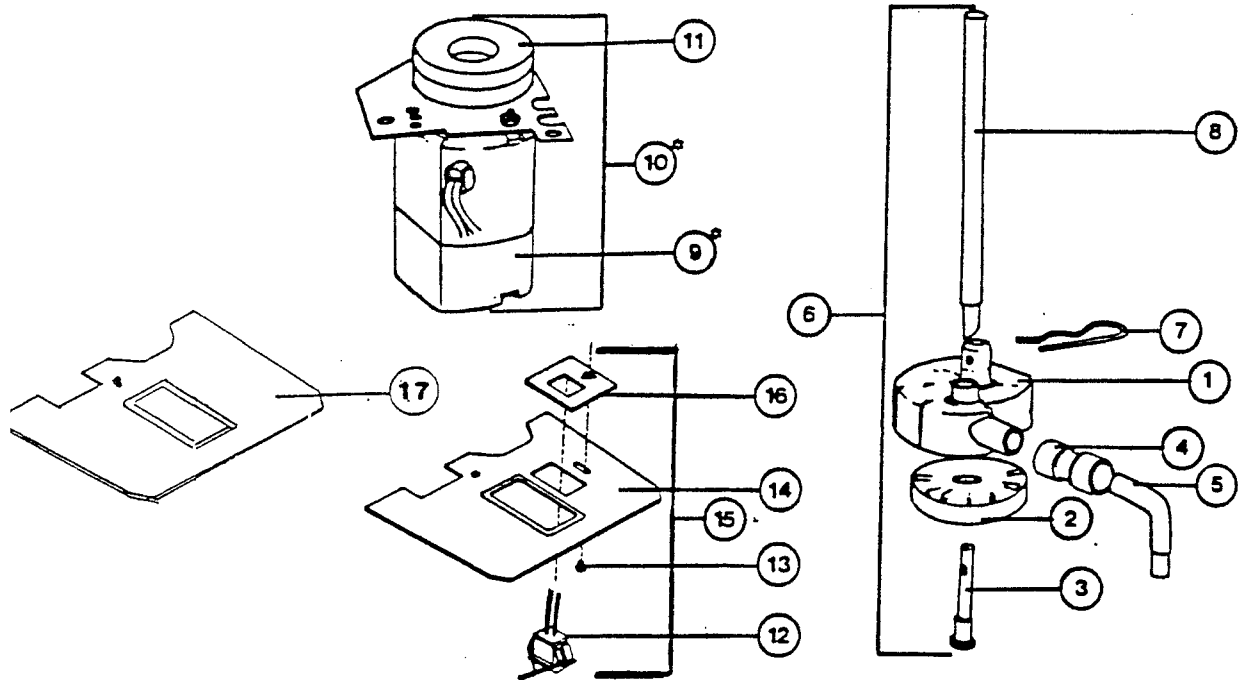

FIGURE 2. JWT ALTERNATE PARTS

Item No.	Part No.	Name
1	A2746	Housing Whipper
2	A2566	Magnet Whipper Impeller
3	A0116	Pin Whipper Impeller
4	A0938	Union Whipper Outlet
5	S7395	Outlet Tube
6	A2569	Chamber Whipper
7	A0423	Clip Impeller Support
8	S7394	Tube Vent Asy 5-Gallon
	A2791	Tube Vent Asy 3-Gallon
9	A2256	Motor Whipper 120V 60HZ
	S7512	Motor Whipper 220/240V 50HZ
10	A2567	Motor Asy Whipper 120V 60HZ
	A2645	Motor Asy Whipper 220/240V 50HZ