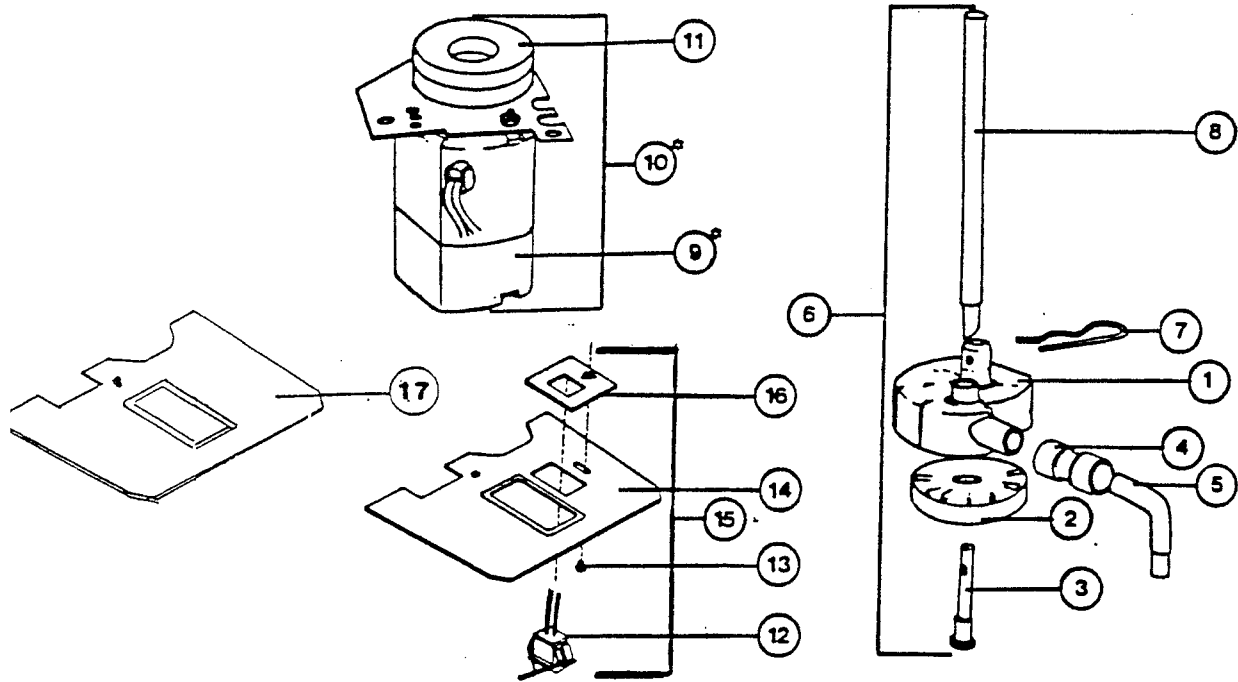

FIGURE 2. JWT ALTERNATE PARTS

Item No.	Part No.	Name
1	A2746	Housing Whipper
2	A2566	Magnet Whipper Impeller
3	A0116	Pin Whipper Impeller
4	A0938	Union Whipper Outlet
5	S7395	Outlet Tube
6	A2569	Chamber Whipper
7	A0423	Clip Impeller Support
8	S7394	Tube Vent Asy 5-Gallon
	A2791	Tube Vent Asy 3-Gallon
9	A2256	Motor Whipper 120V 60HZ
	S7512	Motor Whipper 230V 50HZ
10	A2567	Motor Asy Whipper 120V 60HZ
	A2645	Motor Whp Asy 230V 50HZ (No Longer Available)
11	A2410	Magnet Asy Double