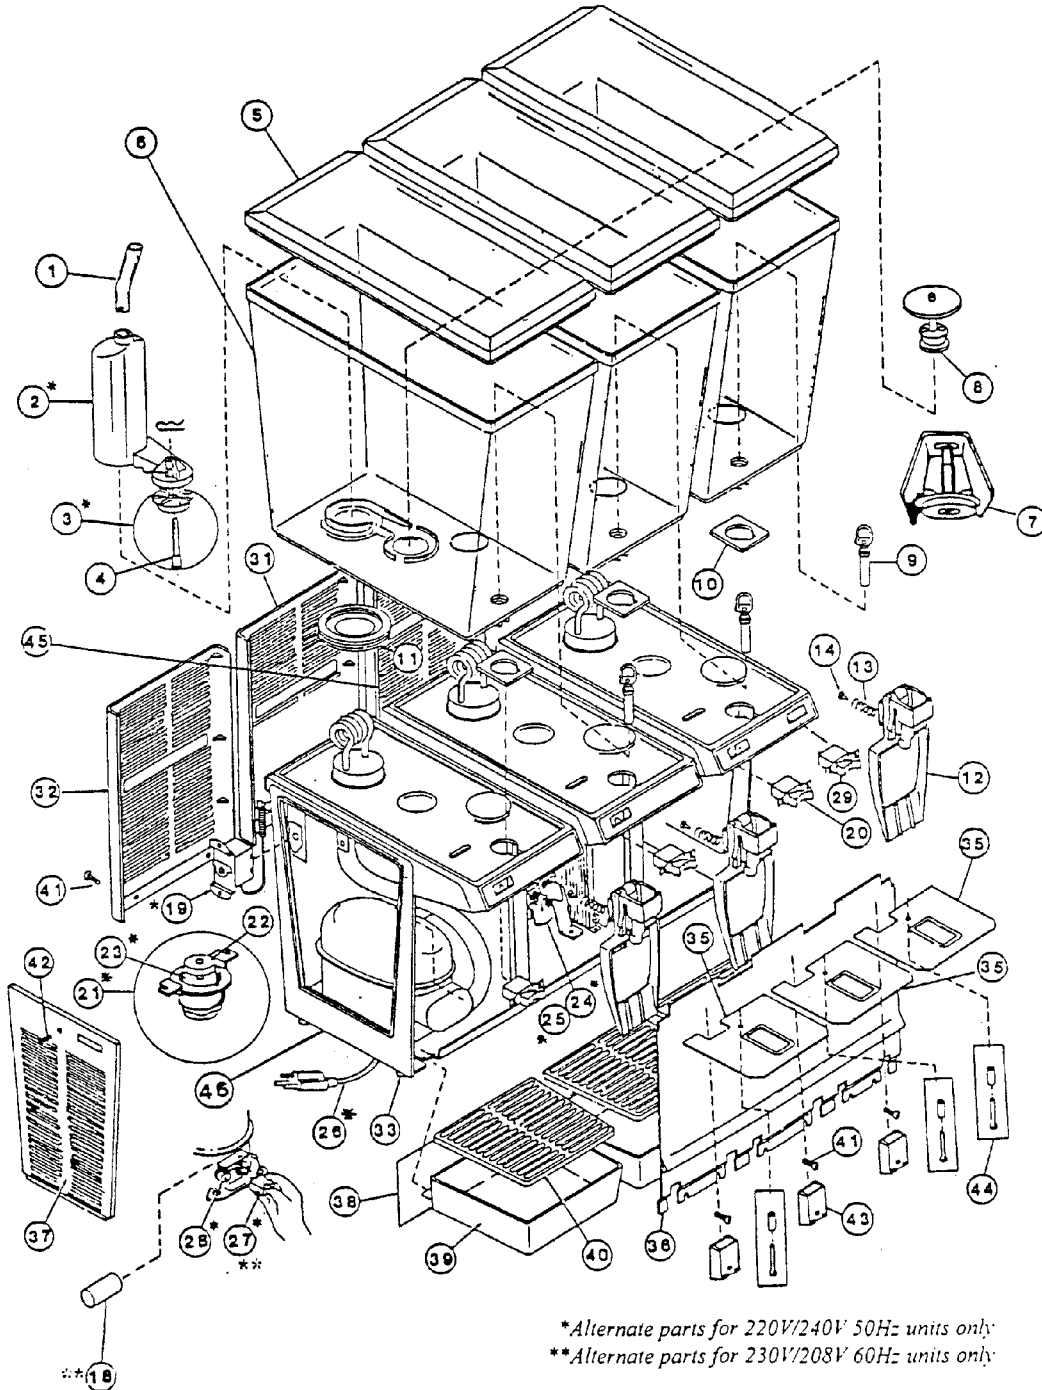

ILLUSTRATED PARTS LIST

JT-30 COLD BEVERAGE DISPENSER
WITH JWT-300 SERIES ALTERNATE PARTS