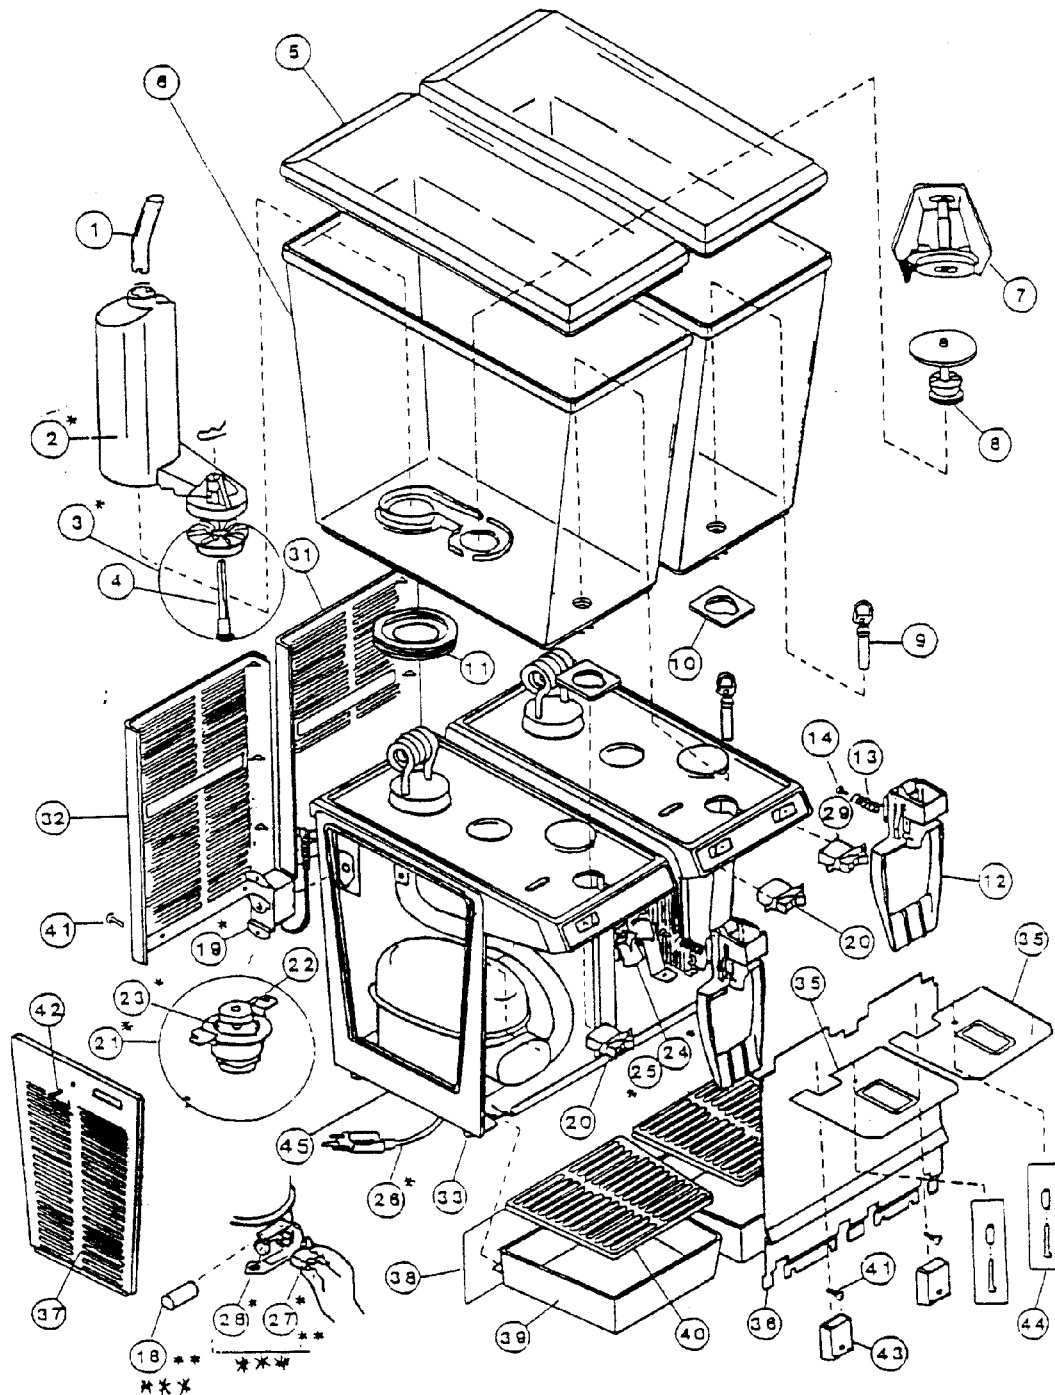

ILLUSTRATED PARTS LIST

JT-20 COLD BEVERAGE DISPENSER WITH JWT-200 SERIES ALTERNATE PARTS

FIGURE 1. GENERAL ASSEMBLY

Distributed By:
Commercial Refrigeration Service, Inc.
WWW.JetsprayParts.COM
WWW.IceCubes.NET
(866) 423-6253
(623) 869-8881

ILLUSTRATED PARTS LIST

JT-20 COLD BEVERAGE DISPENSER
WITH JWT-200 SERIES ALTERNATE PARTS

Item No.	Part No.	Name
1	S6670	Tube Spray
2	S6677 S7046	Housing Pump Asy 120V 60HZ Pump Asy 220/240V 50HZ
3	A3058 A3192	Impeller and Support Pin 120V 60HZ Impeller and Support Pin 220/240V 50HZ
4	A2549	Pin Support Impeller
5	S6676 A2162	Cover Bowl 5 Gallon Cover Bowl 3 Gallon
6	S6562 A0791	Bowl 5 Gallon Bowl 3 Gallon
7	S6737	Impeller Circulator Asy (Replace of Pump Housing Ass'y No. S6677 for Certain Drinks)
8	A1620 A3035 A2962	Impeller Circulator Asy Lock Device Kit Leg Extension
9	S4206	Tube Pinch
10	S6901	Gasket Bowl Spout
11	S6600	Gasket Bowl
12	S4381 720721601	Handle Push Asy Label Push Handle
13	S4363	Tube Pinch Spring
14	S4576	Rivet Spr Ret (Pack of 6)
15		Item Not used
16		Item Not used
17		Item Not used
18		Item Not used
19	S6657 S6657	Thermostat 120V 60HZ Thermostat 220/240V 50HZ
20	18334	Switch On-Off
21	A1753 A2072	Motor Asy Spray Drive 120V 60HZ Spray Drive Asy 220/240V 50HZ
22	18874	Magnet Asy
23		Item Not used
24	A1869 A2073	Motor Asy Fan 120V 60HZ Motor Fan 230V 50HZ
25	S1630 S2397 A2553 18081	Motor Fan 120V 60HZ Motor Fan 220/240V 50HZ Blade Fan Cond Coil

Item No.	Part No.	Name
26	S1249	Cord Serv 120V 60HZ Power Cord (Specify Country)
27	7218368 S2472 18837	Relay Start 120V 60HZ Relay 220/240V 50HZ Relay 208/230V 60HZ (No Longer Available)
28	S2828 18389 18547	Overld 120V 60HZ Overld 220/240V 50HZ Overld 208/230V 60HZ
29	18334	Switch On-Off
30		Item Not used
31	A7319 A1762	Panel Back Asy Vt Cvr Wht Panel Back Asy Vt Cvr
32	A7316 A1763	Panel Back Asy Panel Back Asy
33	S3159	Leg Set Replacement
34		Item Not used
35	S7683	Switch and Cover
36	S9267 18715	Panel Fnt (Used on Units Below Serial No. 315270) Panel Fnt (Used on Units Serial No. 315270 and above)
37	S9266 A2011	Panel Side Asy Filter Side Panel
38	A7310 18747	Drip Tray Asy (Used on Units Below Serial No. 315270) Drip Tray Asy (Used on Units Serial No. 315270 and above)
39	A7296 18747001	Drip Tray (Used on Units Below Serial No. 315270) Drip Tray (Used on Units Serial No. 315270 and above)
40	18747002	Cup Rest
41	S4554	Screw Panel (Pack of 12)
42	A3060	Screw (Pack of 4)
43	S7289	Drain Asy Condensate
44	A2081	Spacer Cover Mntg Hdwr
45	A7305	Frame Side